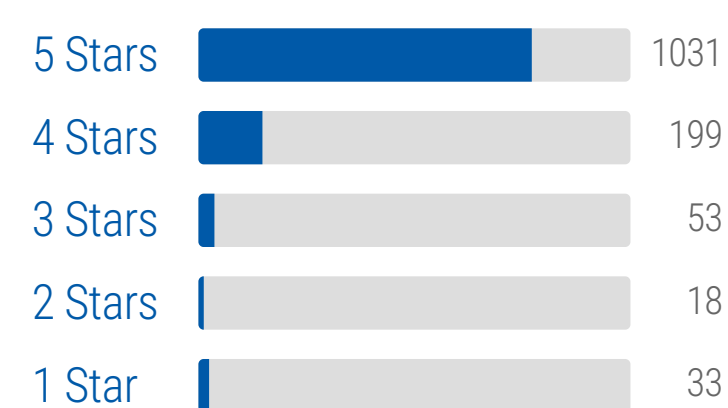

Customer Reviews (1334)

4.6
Out of 5

Based on 1334 Reviews

What Customers Like Best

- Price 100+
- Easy to Use 100+
- Great Value 100+
- Size/Weight 100+

96%

of customers would recommend this item

Warranty Information

We guarantee this product to be free from defects in materials and workmanship 90 days from the date of purchase. Limitations apply.